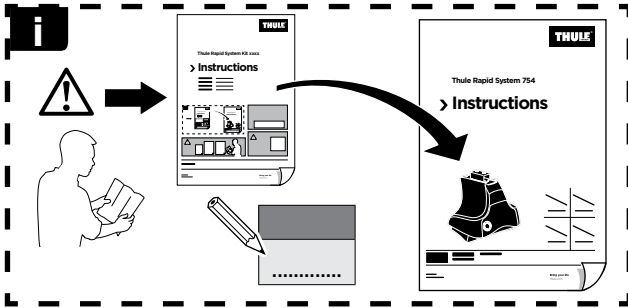

Thule Rapid System Kit 1630

> Instructions

TOYOTA Corolla, 4-dr Sedan, 02-06 / *03-08

TOYOTA Corolla Altis, 4-dr Sedan, 01-06

*North America

ISO 11154-E

x1

x1