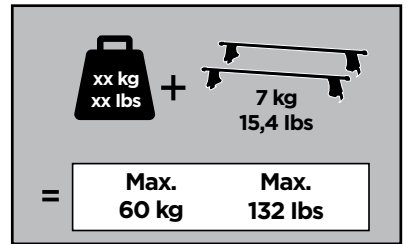

Thule Rapid System Kit 1630

> Instructions

TOYOTA Corolla, 4-dr Sedan, 02-06 / *03-08

TOYOTA Corolla Altis, 4-dr Sedan, 01-06

*North America

ISO 11154-E