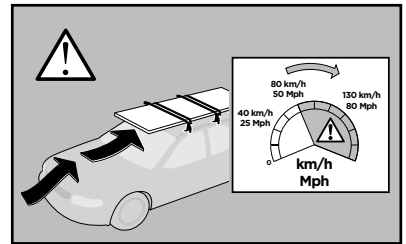

Thule Rapid System Kit 1630

> Instructions

TOYOTA Corolla, 4-dr Sedan, 02-06 / *03-08

TOYOTA Corolla Altis, 4-dr Sedan, 01-06

*North America

ISO 11154-E