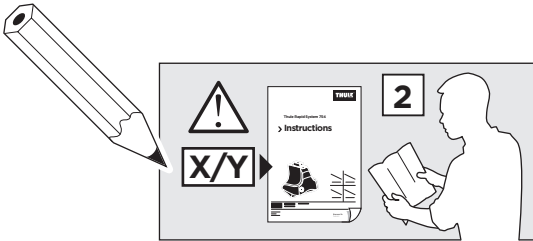

24 x1

78 x1

79 x1

462 x2

1097 x2

x1

x1

1

	X (scale)	X (mm)	X (inch)
CITROËN C3 , 5-dr Hatchback, 02-09	33,5	986	38 7/8

	Y (scale)	Y (mm)	Y (inch)
CITROËN C3 , 5-dr Hatchback, 02-09	29,5	946	37 1/4

2

CITROËN C3, 5-dr Hatchback, 02-09

3

	W (mm)	Z (mm)	W (inch)	Z (inch)
CITROËN C3 , 5-dr Hatchback, 02-09	280	650	11	25 ⁵/₈