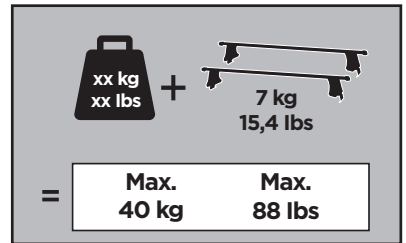

Thule Rapid System Kit 1605

> Instructions

CITROËN C3, 5-dr Hatchback, 02-09

ISO 11154-E

141605

C.20130107
519-1605-01

Bring your life
thule.com