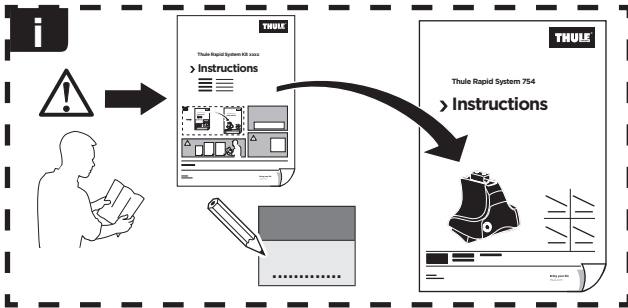

Thule Rapid System Kit 1605

> Instructions

CITROËN C3, 5-dr Hatchback, 02-09

ISO 11154-E

141605

C.20130107
519-1605-01

Bring your life
thule.com

23 x1