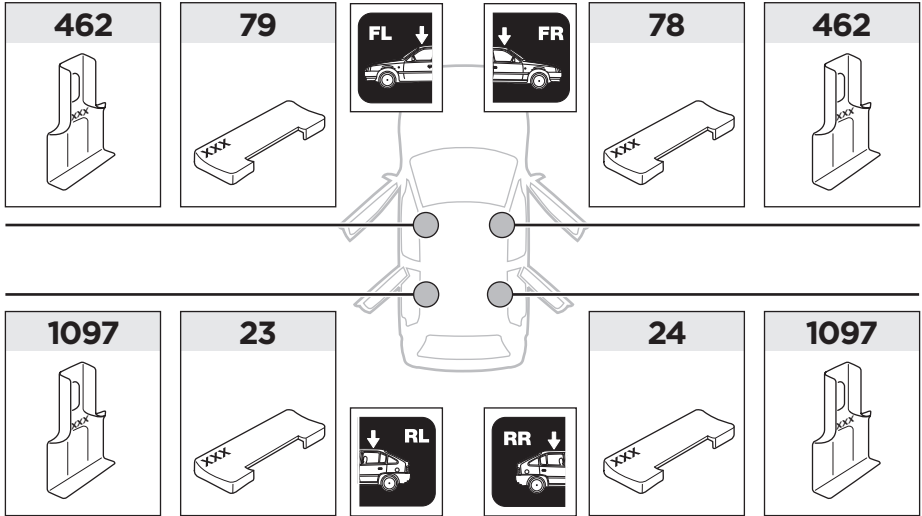

24 x1

78 x1

79 x1

462 x2

1097 x2

x1

x1

1

	X (scale)	X (mm)	X (inch)
CITROËN C3 , 5-dr Hatchback, 02-09	33,5	986	38 7/8

	Y (scale)	Y (mm)	Y (inch)
CITROËN C3 , 5-dr Hatchback, 02-09	29,5	946	37 1/4

2

CITROËN C3, 5-dr Hatchback, 02-09

3

	W (mm)	Z (mm)	W (inch)	Z (inch)
CITROËN C3 , 5-dr Hatchback, 02-09	280	650	11	25 ⁵/₈