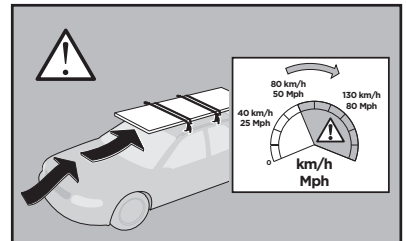

Thule Rapid System Kit 1605

> Instructions

CITROËN C3, 5-dr Hatchback, 02-09

ISO 11154-E

141605

C.20130107
519-1605-01

Bring your life
thule.com