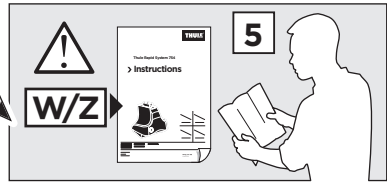

	X (scale)	X (mm)	X (inch)
CITROËN C3 , 5-dr Hatchback, 02-09	33,5	986	38 7/8

	Y (scale)	Y (mm)	Y (inch)
CITROËN C3 , 5-dr Hatchback, 02-09	29,5	946	37 1/4

2

CITROËN C3, 5-dr Hatchback, 02-09

3

	W (mm)	Z (mm)	W (inch)	Z (inch)
CITROËN C3 , 5-dr Hatchback, 02-09	280	650	11	25 ⁵/₈