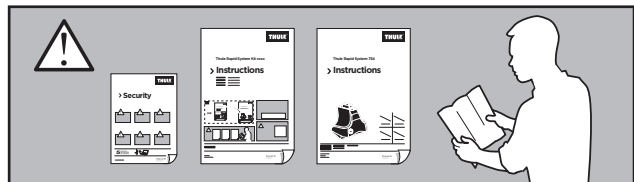

Thule Rapid System Kit 1157

> Instructions

INFINITI i30, 4-dr Sedan, *00-01

INFINITI i35, 4-dr Sedan, *02-05

NISSAN Cefiro, 4-dr Sedan, 99-03

NISSAN Maxima, 4-dr Sedan, 00-03

*North America

ISO 11154-E

141157

C.20130107
519-1157-02

Bring your life

thule.com