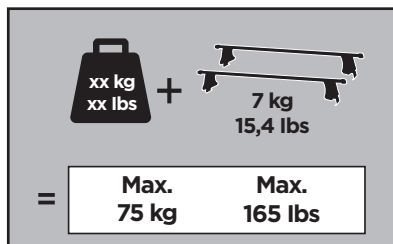

Thule Rapid System Kit 1157

> Instructions

INFINITI i30, 4-dr Sedan, *00-01

INFINITI i35, 4-dr Sedan, *02-05

NISSAN Cefiro, 4-dr Sedan, 99-03

NISSAN Maxima, 4-dr Sedan, 00-03

*North America

ISO 11154-E

141157

C.20130107
519-1157-02

Bring your life

thule.com