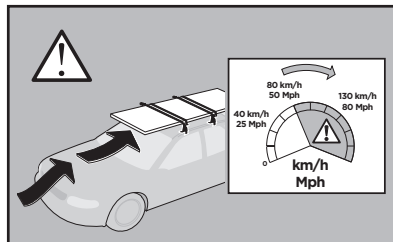

Thule Rapid System Kit 1157

> Instructions

INFINITI i30, 4-dr Sedan, *00-01

INFINITI i35, 4-dr Sedan, *02-05

NISSAN Cefiro, 4-dr Sedan, 99-03

NISSAN Maxima, 4-dr Sedan, 00-03

*North America

ISO 11154-E

141157

C.20130107
519-1157-02

Bring your life

thule.com