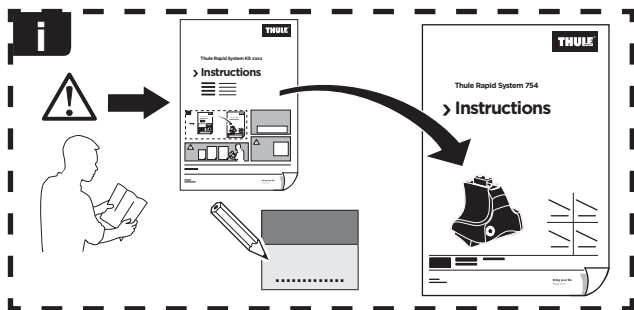

Thule Rapid System Kit 1157

> Instructions

INFINITI i30, 4-dr Sedan, *00-01

INFINITI i35, 4-dr Sedan, *02-05

NISSAN Cefiro, 4-dr Sedan, 99-03

NISSAN Maxima, 4-dr Sedan, 00-03

*North America

ISO 11154-E

141157

C.20130107
519-1157-02

Bring your life

thule.com